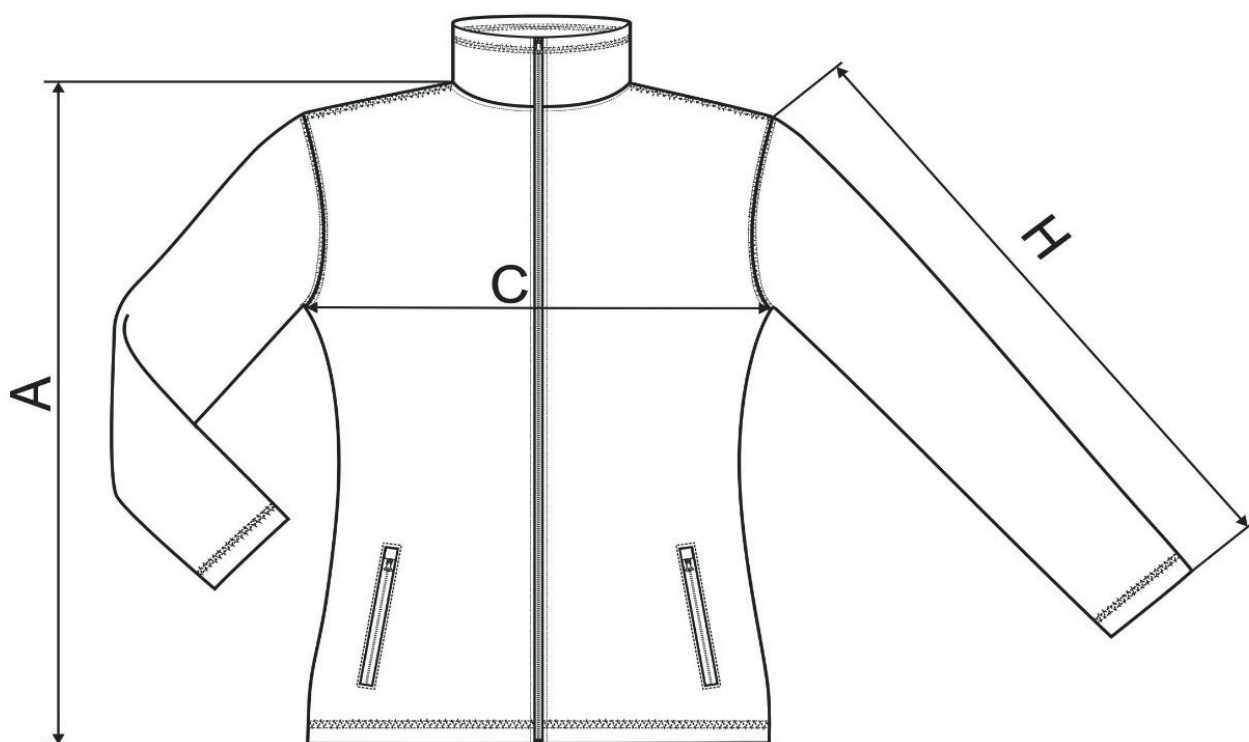

853 Factor ♀

SIZE SPECIFICATION [cm]

size	XS	S	M	L	XL	2XL
A	61	63	65	67	69	71
C	42	46	50	54	58	64
H	62	63	64	65	66	67

All size specifications listed are in cm. Accepted tolerance of up to $\pm 5\%$.

STANDARD
100
PG020 153249
OETI