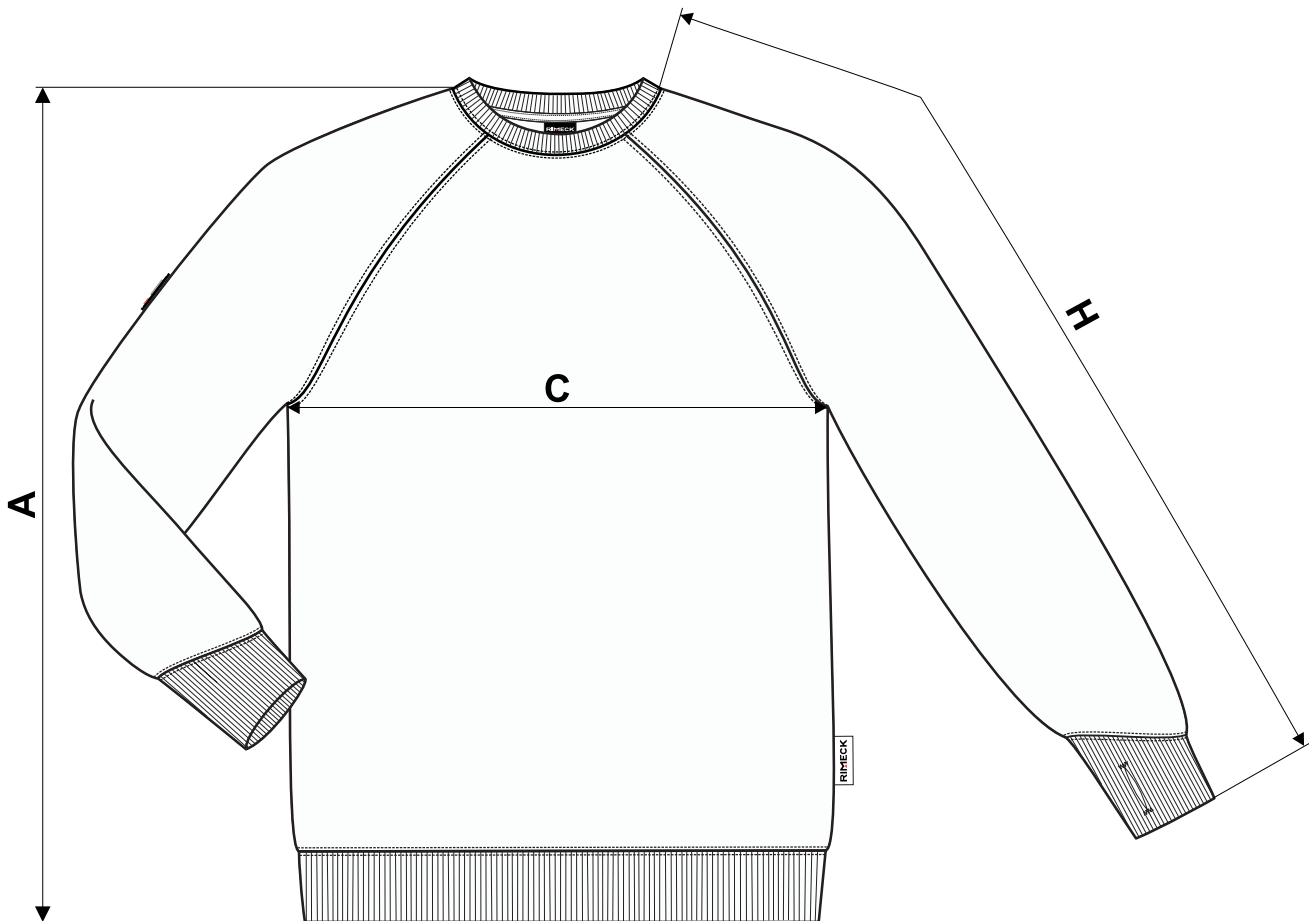

▶ VERTEX W42

♂ Sweatshirt

size [cm]	M	L	XL	2XL	3XL	4XL
A	71	73	75	77	79	81
C	56	60	64	69	75	81
H	82	83,5	85	86,5	88	89,5

All size specifications listed are in cm. Accepted tolerance of up to +/- 5%.

STANDARD
100
PG020 140670
OETI